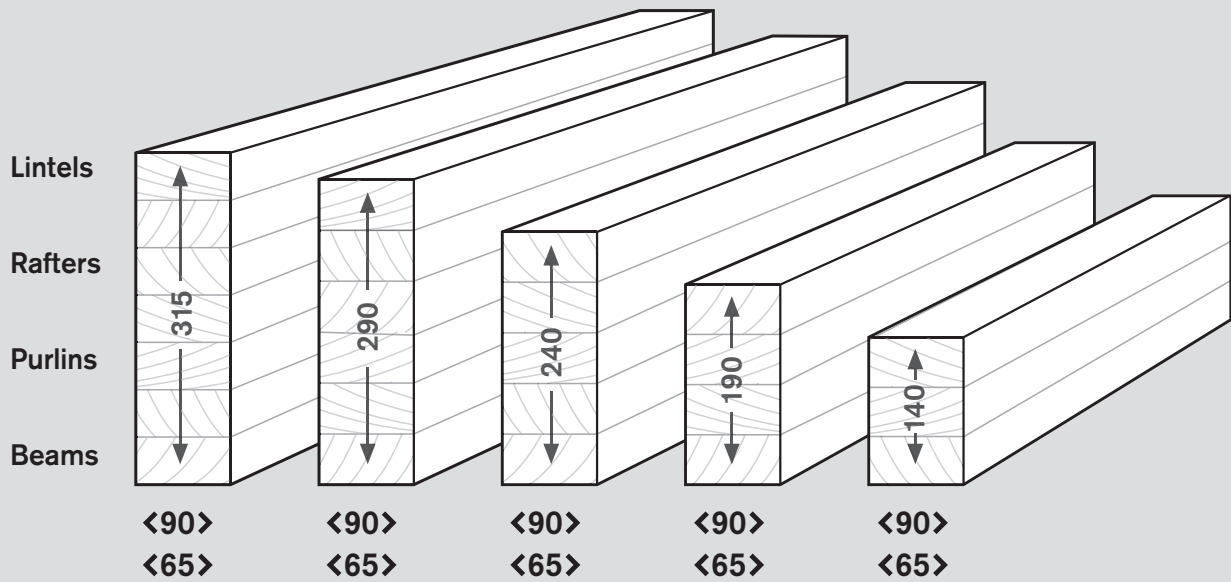

## Laminated lintels and beams (GL8, GL10)

Hazard class	UT	H1.2	H3.2
Douglas Fir	✓	✓	
Radiata		✓	✓

Standard lengths			
3.6m	4.8m	5.4m	6.0m

Custom sizes are available on request, for example we can do 9m long x 600mm deep, and larger.

## Laminated posts

Primed and unprimed options are available

Hazard class	H3.1	H4	H5
Radiata	✓	✓	✓

Standard lengths								
2.4m	2.7m	3.0m	3.6m	4.2m	4.8m	5.4m	6.0m	

GLULAM PRODUCTS