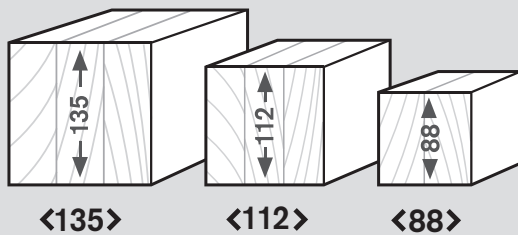

## Laminated lintels and beams (GL8, GL10)

Hazard class	UT	H1.2	H3.2
Douglas Fir	✓	✓	
Radiata		✓	✓

Standard lengths			
3.6m	4.8m	5.4m	6.0m

Custom sizes are available on request, for example we can do 9m long x 600mm deep, and larger.

## Laminated posts

Primed and unprimed options are available

Hazard class	H3.1	H4	H5
Radiata	✓	✓	✓

Standard lengths								
2.4m	2.7m	3.0m	3.6m	4.2m	4.8m	5.4m	6.0m	

GLULAM PRODUCTS